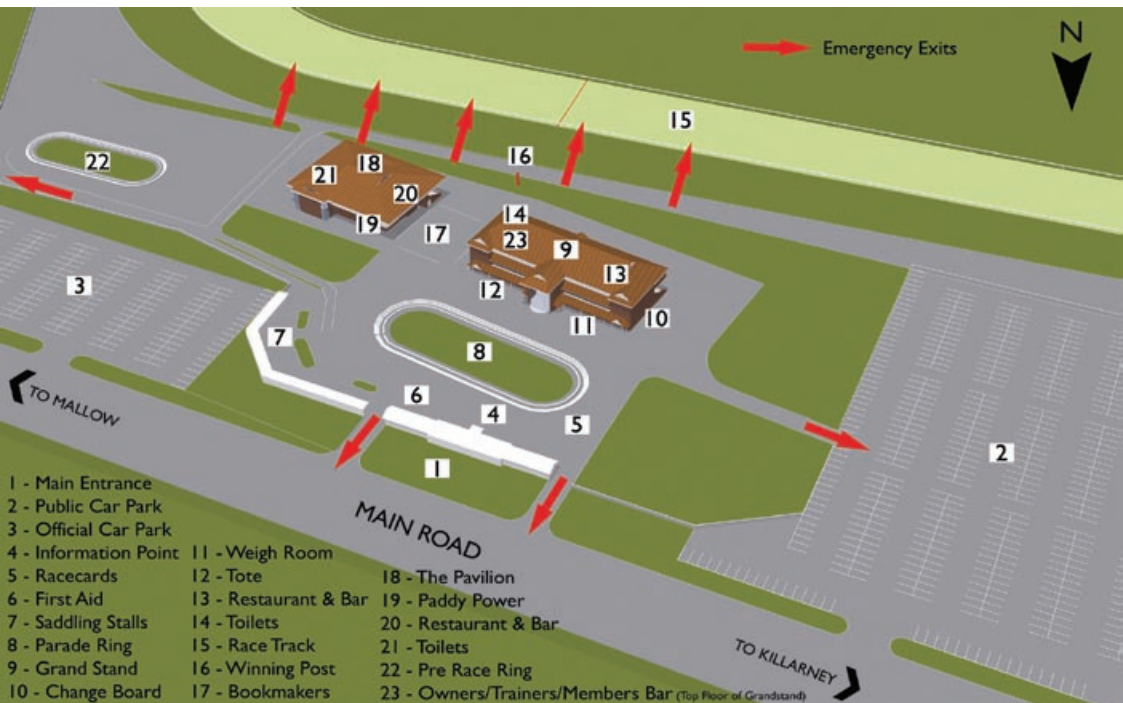

EVACUATION DRILL

In the event of an evacuation, please follow the following rules:

1. Move to the centre of the course via exit gates in front of stands.
2. Walk, don't run.
3. Do not re-enter.
4. Follow all instructions from course attendants and public address.

In the event of an emergency evacuation please note the nearest emergency exit to the centre of the course and listen to instructions over the public address.